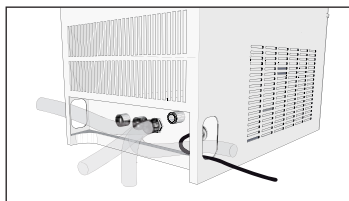

Features

- Produces individual Gourmet crystal clear supercubes
- Up to 85 kg (187 lbs) daily production
- Up to 48 kg (106 lbs) ice storage capacity
- Resistant stainless steel exterior
- Advanced diagnostics Computerized control
- Front panel in&out airflow (air-cooled model only) for built-in installation
- Front access condenser air filter, removable and washable (air cooled version only)
- Easily accessible front panel mount ON-OFF Switch
- Routine Maintenance visible alarm light on front panel
- Ergonomically designed ice storage access, with disappearing door
- Door-closing movement dampening system
- Vapor-based microbial control system pouch in ice-storage area
- Water system protected by patented anti-scale system
- Optional PWD System for remote water drain (easy-fit installation)
- AgION antimicrobial agent embedded in moulded plastics parts
- CFC-free R-134a Refrigerant
- 3 years manufacturer warranty

Hygienic scoop holder