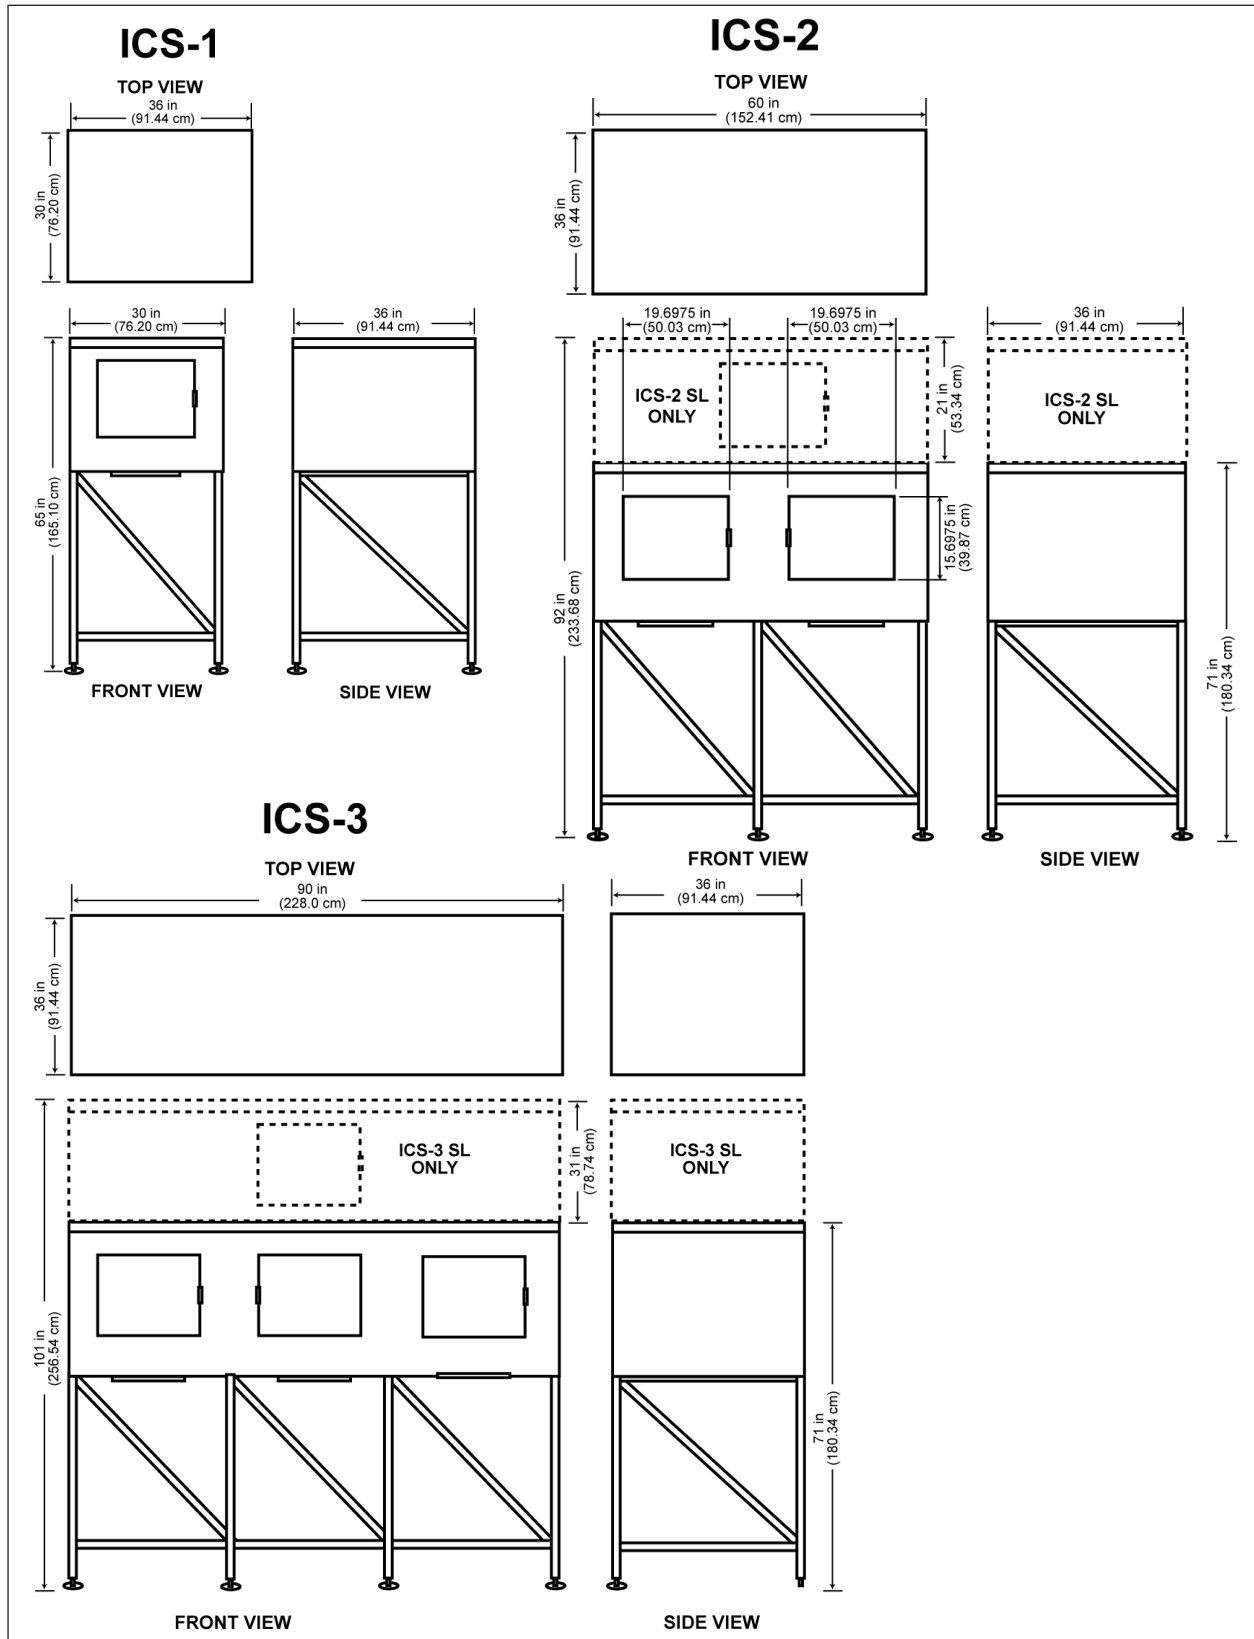

Specifications and design are subject to change without notice.

Scotsman Ice Systems
775 Corporate Woods Parkway
Vernon Hills, IL 60061

1-800-SCOTSMAN
Fax: 847-913-9844
E-mail: customer.service@scotsman-ice.com

www.scotsman-ice.com